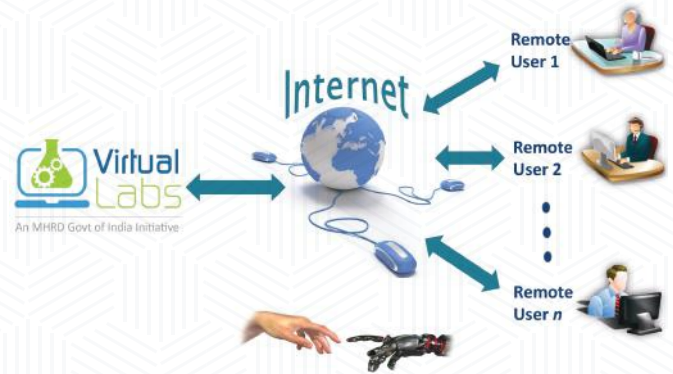

is a Nodal Centre of Virtual Lab NIT-Karnataka, Surathkal.

About Virtual Lab:

Virtual Labs have been designed to provide remote access to labs in various disciplines of Science and Engineering. These Virtual Labs cater to students at the undergraduate level, post graduate level as well as to research scholars. Virtual Labs enable the students to learn at their own pace and enthruse them to conduct experiments. Virtual Labs also provide a complete learning management system where the students can avail various tools for learning, including additional web-resources, video-lectures, animated demonstrations and self evaluation. Virtual Lab enables the user to perform experiments remotely as an on-demand service over the web.

Basic Concept:

Virtual Lab does not require any additional infrastructural setup for conducting experiments at user premises. One computer terminal with broadband internet connectivity is all that is needed to perform the experiments remotely. More than hundred Virtual Labs are currently ready for use and available at one common website www.vlab.co.in.