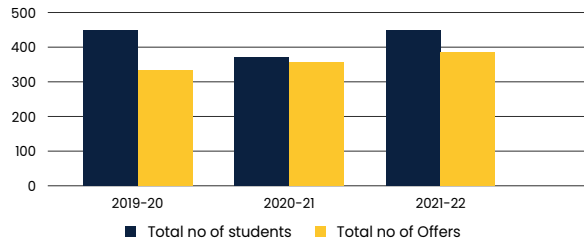

Placement Assistance

ATMECE has a dedicated placement cell that provides comprehensive support to students in their career development. We have a strong track record of placements in leading national and international companies, with competitive salary packages. We have carefully identified 3-4 exciting career paths in each branch of engineering and offer specialized domain-specific training and certification courses from 4th semester till 7th semester to help our student's employability in reputed companies.

Placement Data

*Along with placements, ATMECE is keen in educating students on GATE, Civil Service Exams and Abroad Studies.
*2022 - 23 Placements ongoing

MOU's with Industries

- Hindustan Springs Mfg. Co.
- ATUE SOFTWARE'S
- AUDAZ
- Innova Skills Technologies
- Xponential orbit shifters
- ACCE, Mysore
- Classmain Software
- SkillTech Engineers and contract Pvt limited
- Government Tool Room & Training Centre, Mysuru
- Vivartan Technologies LLP, Bangalore